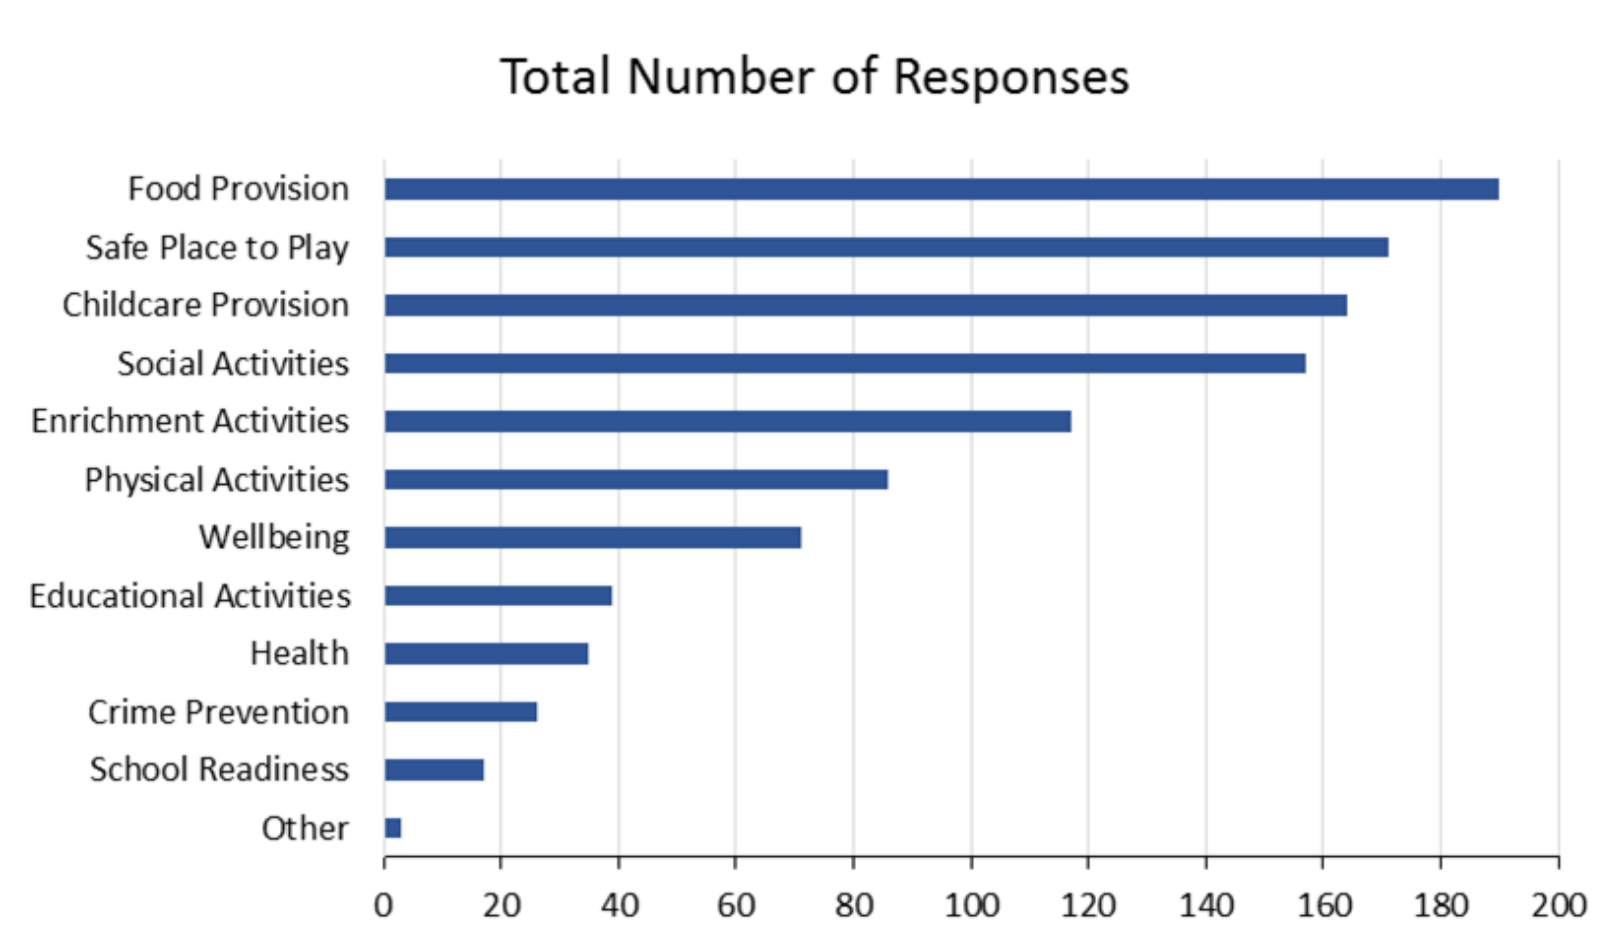

Mapping of Holiday Provision Programmes in the UK

Emily Mann and Professor Greta Defeyter

June 2016

Which organisation do you represent?

In which part of the UK is your organisation located?

What do you consider the top 3 needs for families and children in your community during the school holidays?

What do you consider the top 3 needs for families and children in your community during the school holidays?

What is offered at the holiday scheme?

Mapping of holiday provision programmes by childhood deprivation across local authorities