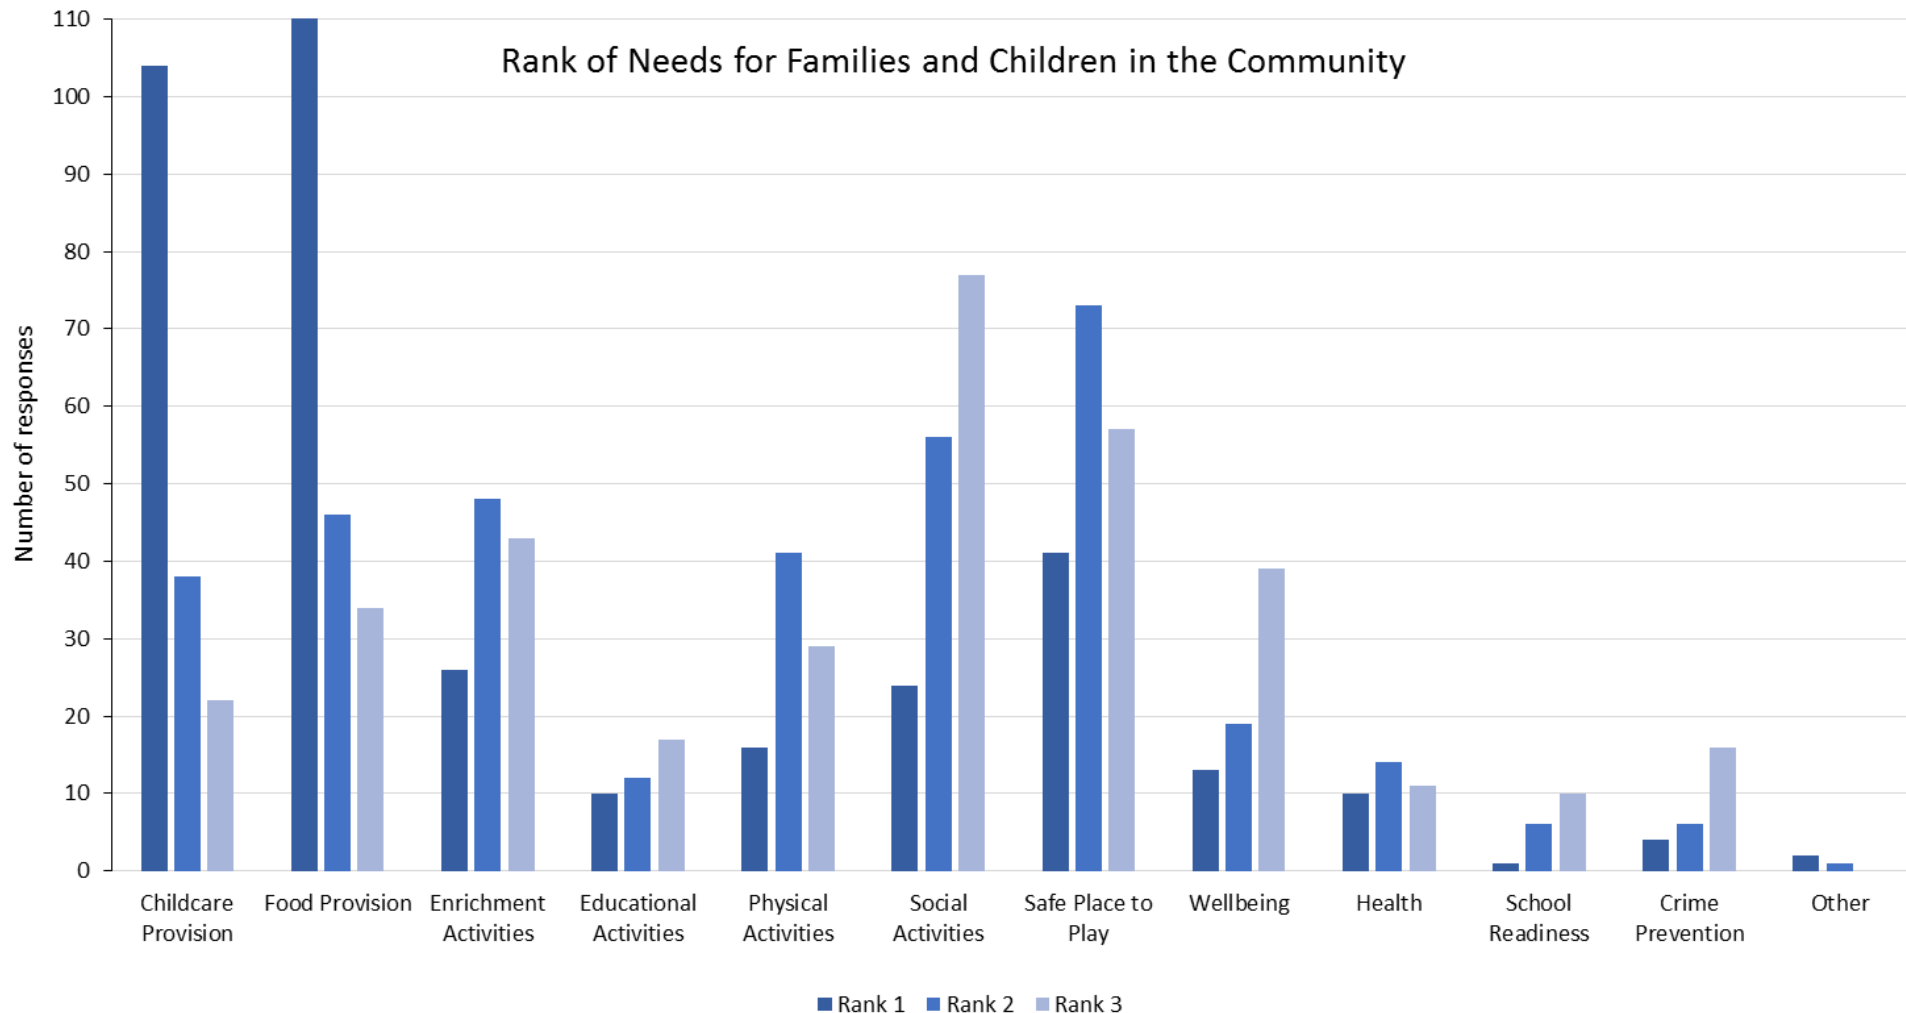

Mapping of Holiday Provision Programmes in the UK

Emily Mann and Professor Greta Defeyter

June 2016

Which organisation do you represent?

In which part of the UK is your organisation located?

What do you consider the top 3 needs for families and children in your community during the school holidays?

What do you consider the top 3 needs for families and children in your community during the school holidays?

What is offered at the holiday scheme?

Mapping of holiday provision programmes by childhood deprivation across local authorities