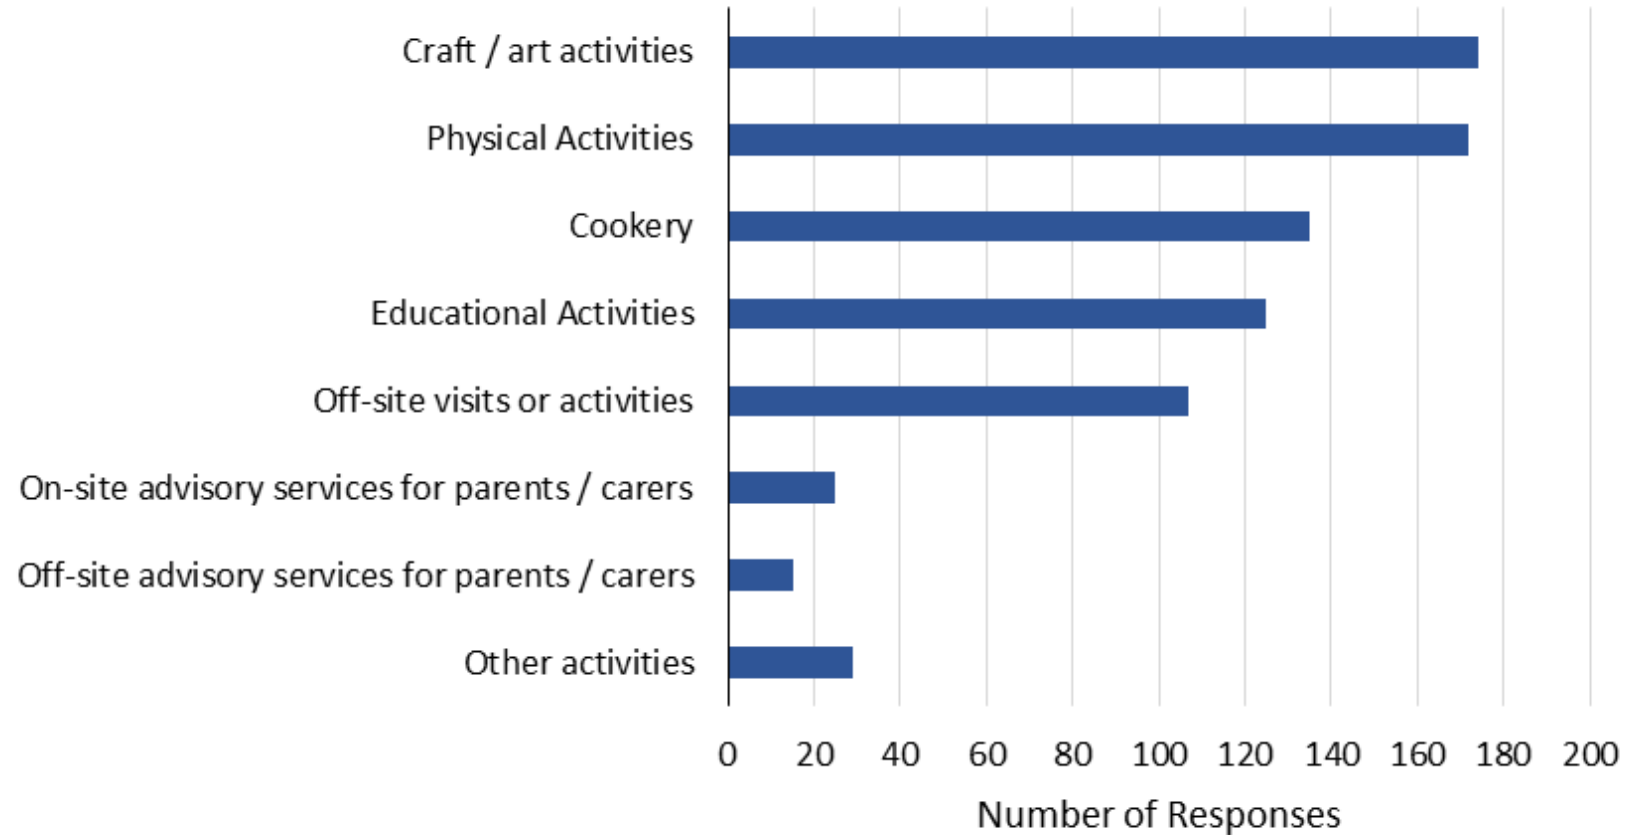

Mapping of Holiday Provision Programmes in the UK

Emily Mann and Professor Greta Defeyter

June 2016

Which organisation do you represent?

In which part of the UK is your organisation located?

What do you consider the top 3 needs for families and children in your community during the school holidays?

What do you consider the top 3 needs for families and children in your community during the school holidays?

What is offered at the holiday scheme?

Mapping of holiday provision programmes by childhood deprivation across local authorities