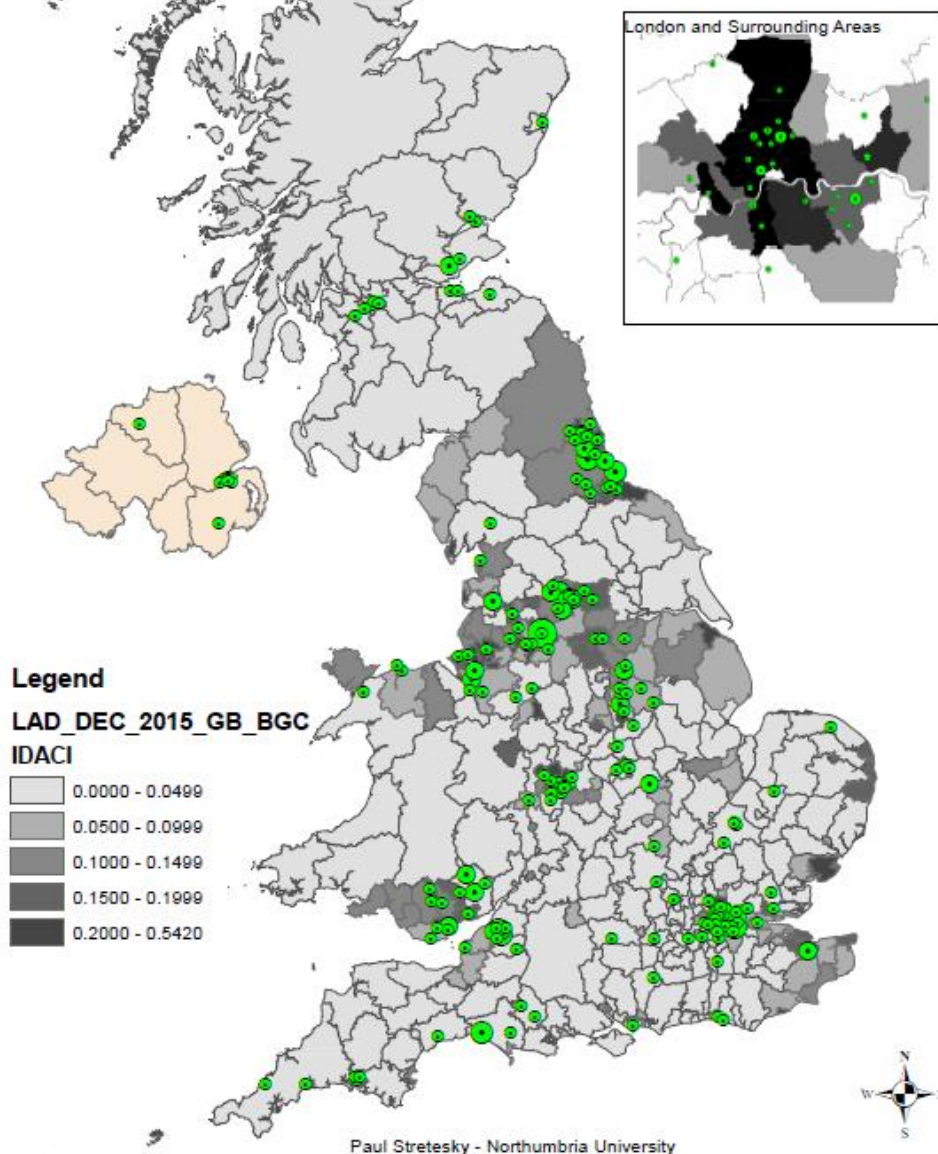

Mapping of Holiday Provision Programmes in the UK

Emily Mann and Professor Greta Defeyter

June 2016

Which organisation do you represent?

In which part of the UK is your organisation located?

What do you consider the top 3 needs for families and children in your community during the school holidays?

What do you consider the top 3 needs for families and children in your community during the school holidays?

What is offered at the holiday scheme?

Mapping of holiday provision programmes by childhood deprivation across local authorities

Mapping of Holiday Provision Programmes in the UK

Emily Mann and Professor Greta Defeyter

June 2016