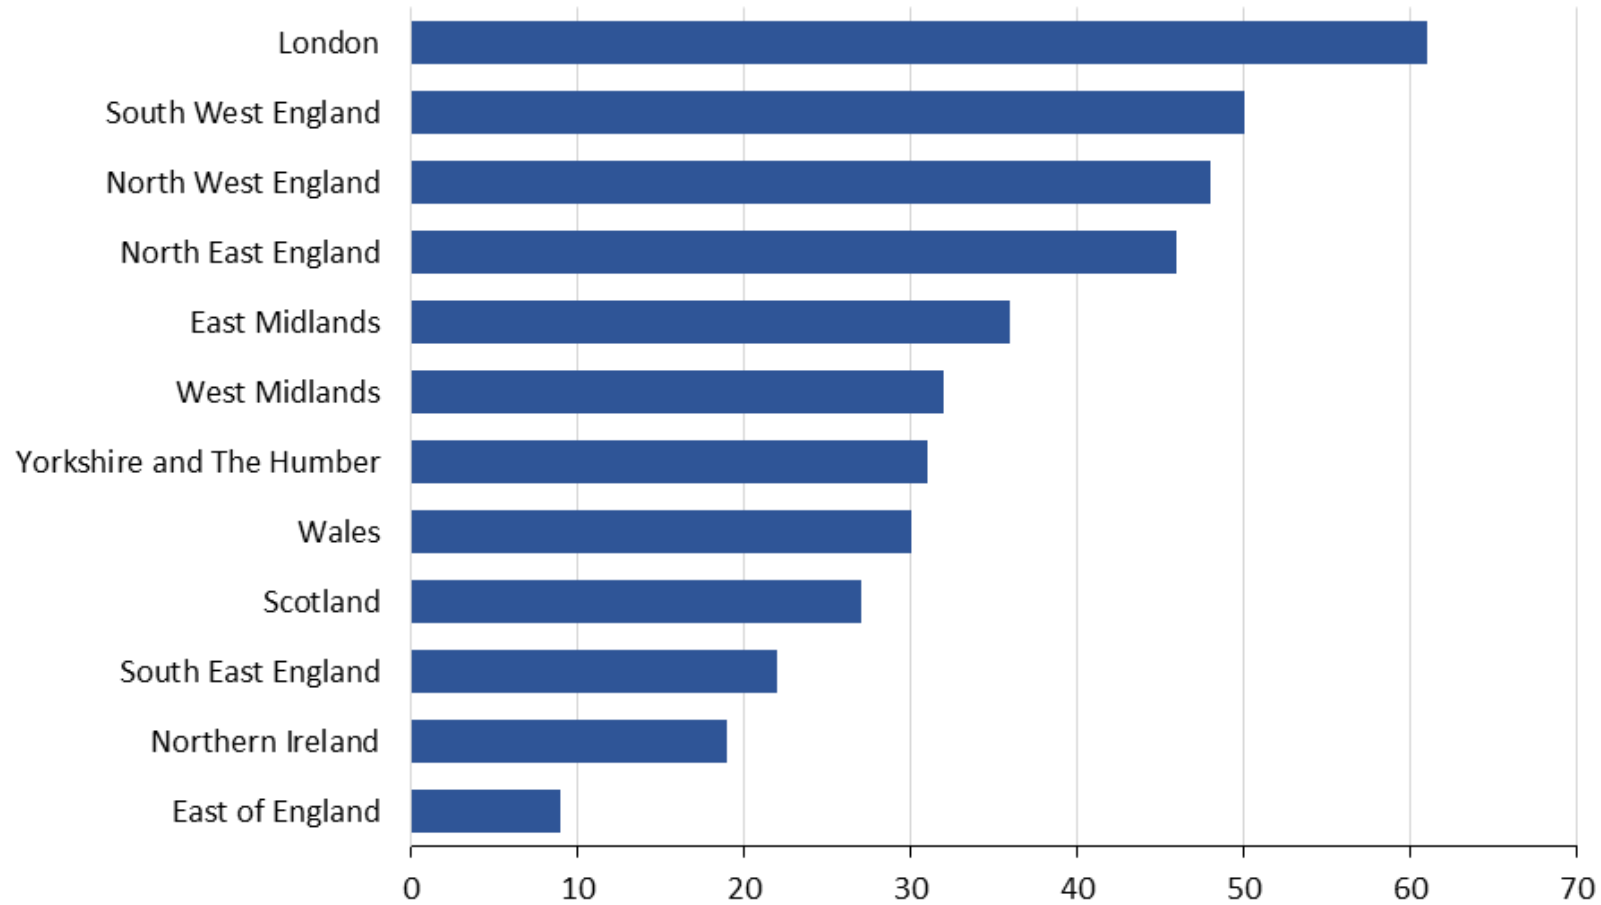

Mapping of Holiday Provision Programmes in the UK

Emily Mann and Professor Greta Defeyter

June 2016

Which organisation do you represent?

In which part of the UK is your organisation located?

What do you consider the top 3 needs for families and children in your community during the school holidays?

What do you consider the top 3 needs for families and children in your community during the school holidays?

What is offered at the holiday scheme?

Mapping of holiday provision programmes by childhood deprivation across local authorities