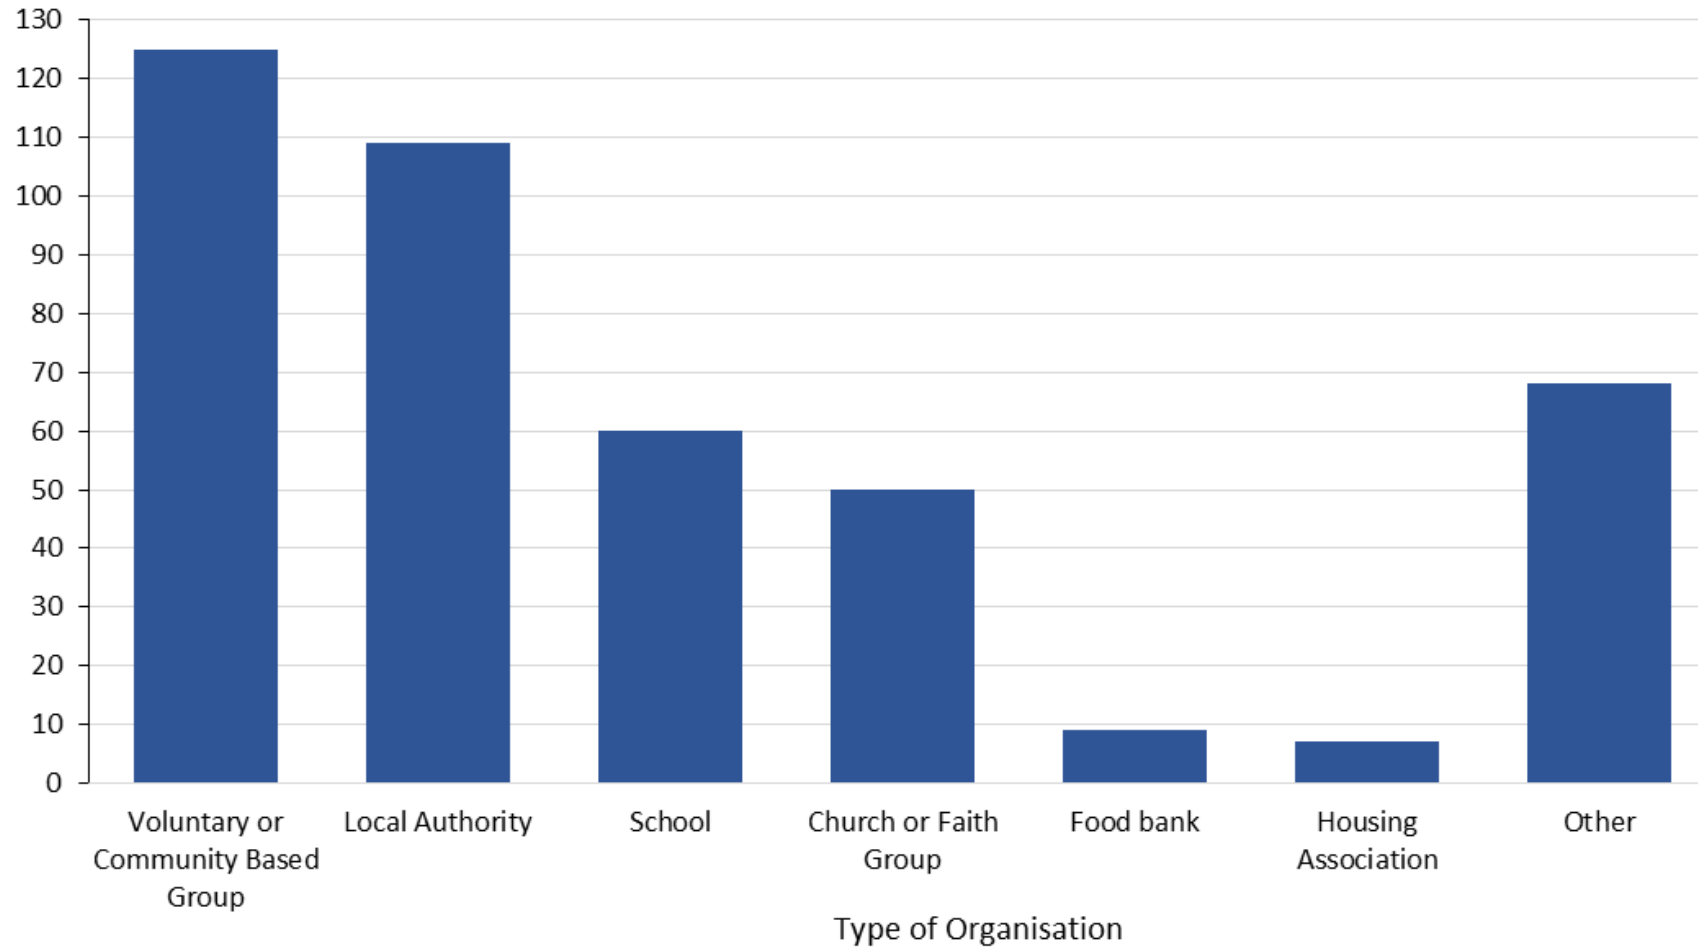

Mapping of Holiday Provision Programmes in the UK

Emily Mann and Professor Greta Defeyter

June 2016

Which organisation do you represent?

In which part of the UK is your organisation located?

What do you consider the top 3 needs for families and children in your community during the school holidays?

What do you consider the top 3 needs for families and children in your community during the school holidays?

What is offered at the holiday scheme?

Mapping of holiday provision programmes by childhood deprivation across local authorities